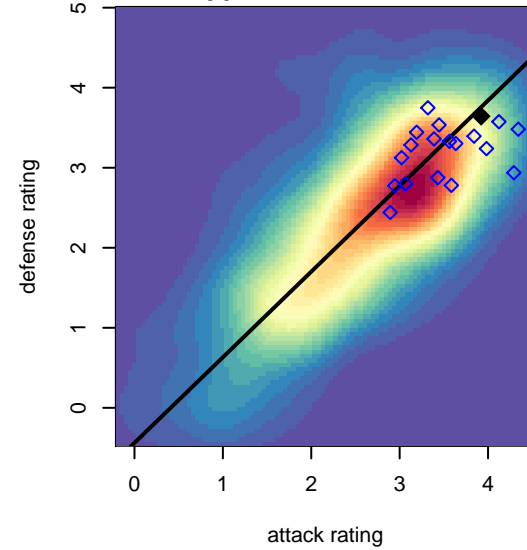

# Sereno West 00 Chelsea White B99

, AZ  
 B99 total strength=1891  
 attack=50.51 defense=38.22

alt names used:  
 Sereno West 00 Chelsea (AZ) (FWD)  
 SERENO WEST 00 BOYS CHELSEA  
 SERENO WEST 00 BOYS CHELSEA WHITE (  
 SERENO WEST 00 BOYS CHELSEA WHITE (

Venues played:  
 2015 Far West Regionals U15  
 2015 FWRL Desert Premier U16  
 2015 PDT Phoenix Showcase – Red U16

**attack and defense variance (black dot)  
relative to other teams  
and top 10 in region**

**attack and defense rating  
relative to others at age  
and all opponents in last 13 months**

**attack and defense rating  
relative to others at age  
and all opponents in last 13 months**

**Performance relative to 13 month average**

**Performance relative to 13 month average**

Distribution of opponents  
 Red = Lose zone, Blue = Win zone, Green = Even  
 Black line separates win/lose zones

lot. A=Neither has attack advantage, B=Opponent has both attack and defense advantage, C=Opponent has both attack and defense disadvantage, D=Both have