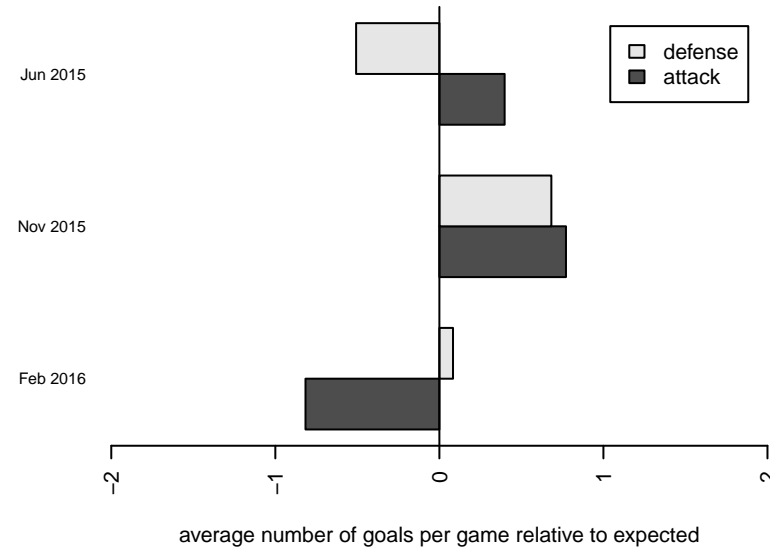

Venues played:  
 2015 Far West Regionals U15  
 2015 FWRL Desert Premier U16  
 2015 PDT Phoenix Showcase – Red U16

**attack and defense variance (black dot)  
relative to other teams  
and top 10 in region**

**attack and defense rating  
relative to others at age  
and all opponents in last 13 months**

**attack and defense rating  
relative to others at age  
and all opponents in last 13 months**

**Performance relative to 13 month average**

**Performance relative to 13 month average**

Distribution of opponents  
 Red = Lose zone, Blue = Win zone, Green = Even  
 Black line separates win/lose zones

lot. A=Neither has attack advantage, B=Opponent has both attack and defense advantage, C=Opponent has both attack and defense disadvantage, D=Both have