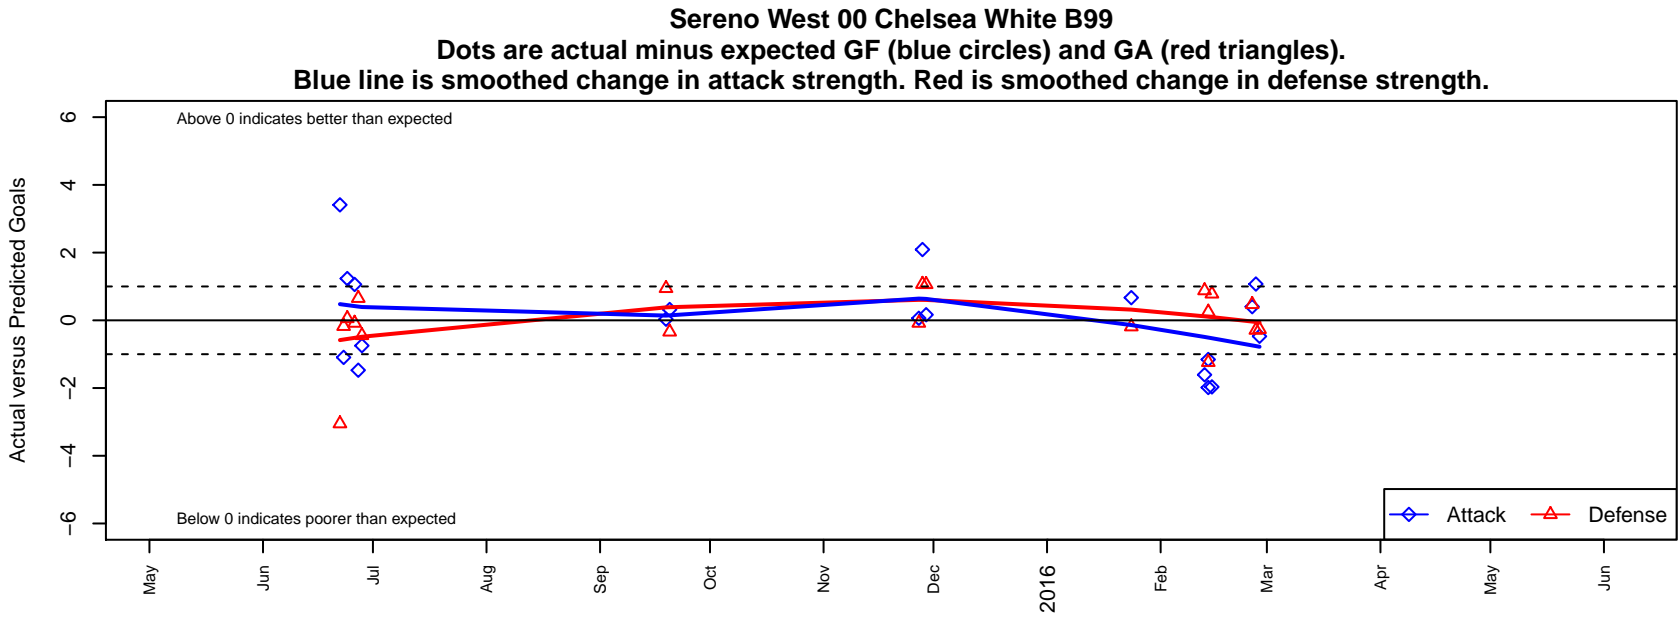

# Sereno West 00 Chelsea White B99

, AZ  
 B99 total strength=1891  
 attack=50.51 defense=38.22

alt names used:  
 Sereno West 00 Chelsea (AZ) (FWD)  
 SERENO WEST 00 BOYS CHELSEA  
 SERENO WEST 00 BOYS CHELSEA WHITE (  
 SERENO WEST 00 BOYS CHELSEA WHITE (

Venues played:  
 2015 Far West Regionals U15  
 2015 FWRL Desert Premier U16  
 2015 PDT Phoenix Showcase – Red U16

**attack and defense variance (black dot)  
relative to other teams  
and top 10 in region**

**attack and defense rating  
relative to others at age  
and all opponents in last 13 months**

**attack and defense rating  
relative to others at age  
and all opponents in last 13 months**

**Performance relative to 13 month average**

**Performance relative to 13 month average**

Distribution of opponents  
 Red = Lose zone, Blue = Win zone, Green = Even  
 Black line separates win/lose zones

lot. A=Neither has attack advantage, B=Opponent has both attack and defense advantage, C=Opponent has both attack and defense disadvantage, D=Both have