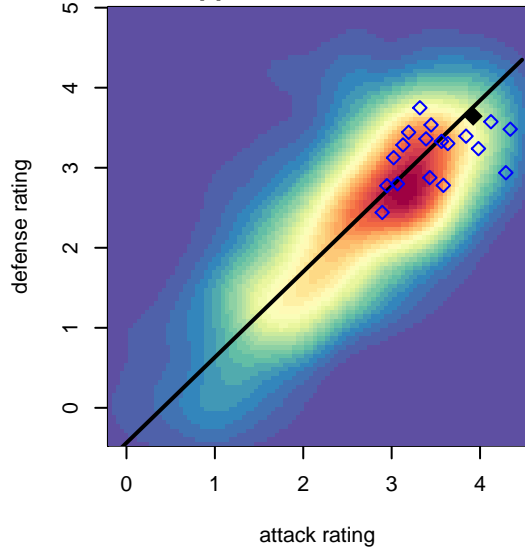

# Sereno West 00 Chelsea White B99

, AZ  
 B99 total strength=1891  
 attack=50.51 defense=38.22

alt names used:  
 Sereno West 00 Chelsea (AZ) (FWD)  
 SERENO WEST 00 BOYS CHELSEA  
 SERENO WEST 00 BOYS CHELSEA WHITE (  
 SERENO WEST 00 BOYS CHELSEA WHITE (

Venues played:  
 2015 Far West Regionals U15  
 2015 FWRL Desert Premier U16  
 2015 PDT Phoenix Showcase – Red U16

**attack and defense variance (black dot)  
relative to other teams  
and top 10 in region**

**attack and defense rating  
relative to others at age  
and all opponents in last 13 months**

**attack and defense rating  
relative to others at age  
and all opponents in last 13 months**

**Performance relative to 13 month average**

**Performance relative to 13 month average**

Distribution of opponents  
 Red = Lose zone, Blue = Win zone, Green = Even  
 Black line separates win/lose zones

lot. A=Neither has attack advantage, B=Opponent has both attack and defense advantage, C=Opponent has both attack and defense disadvantage, D=Both have